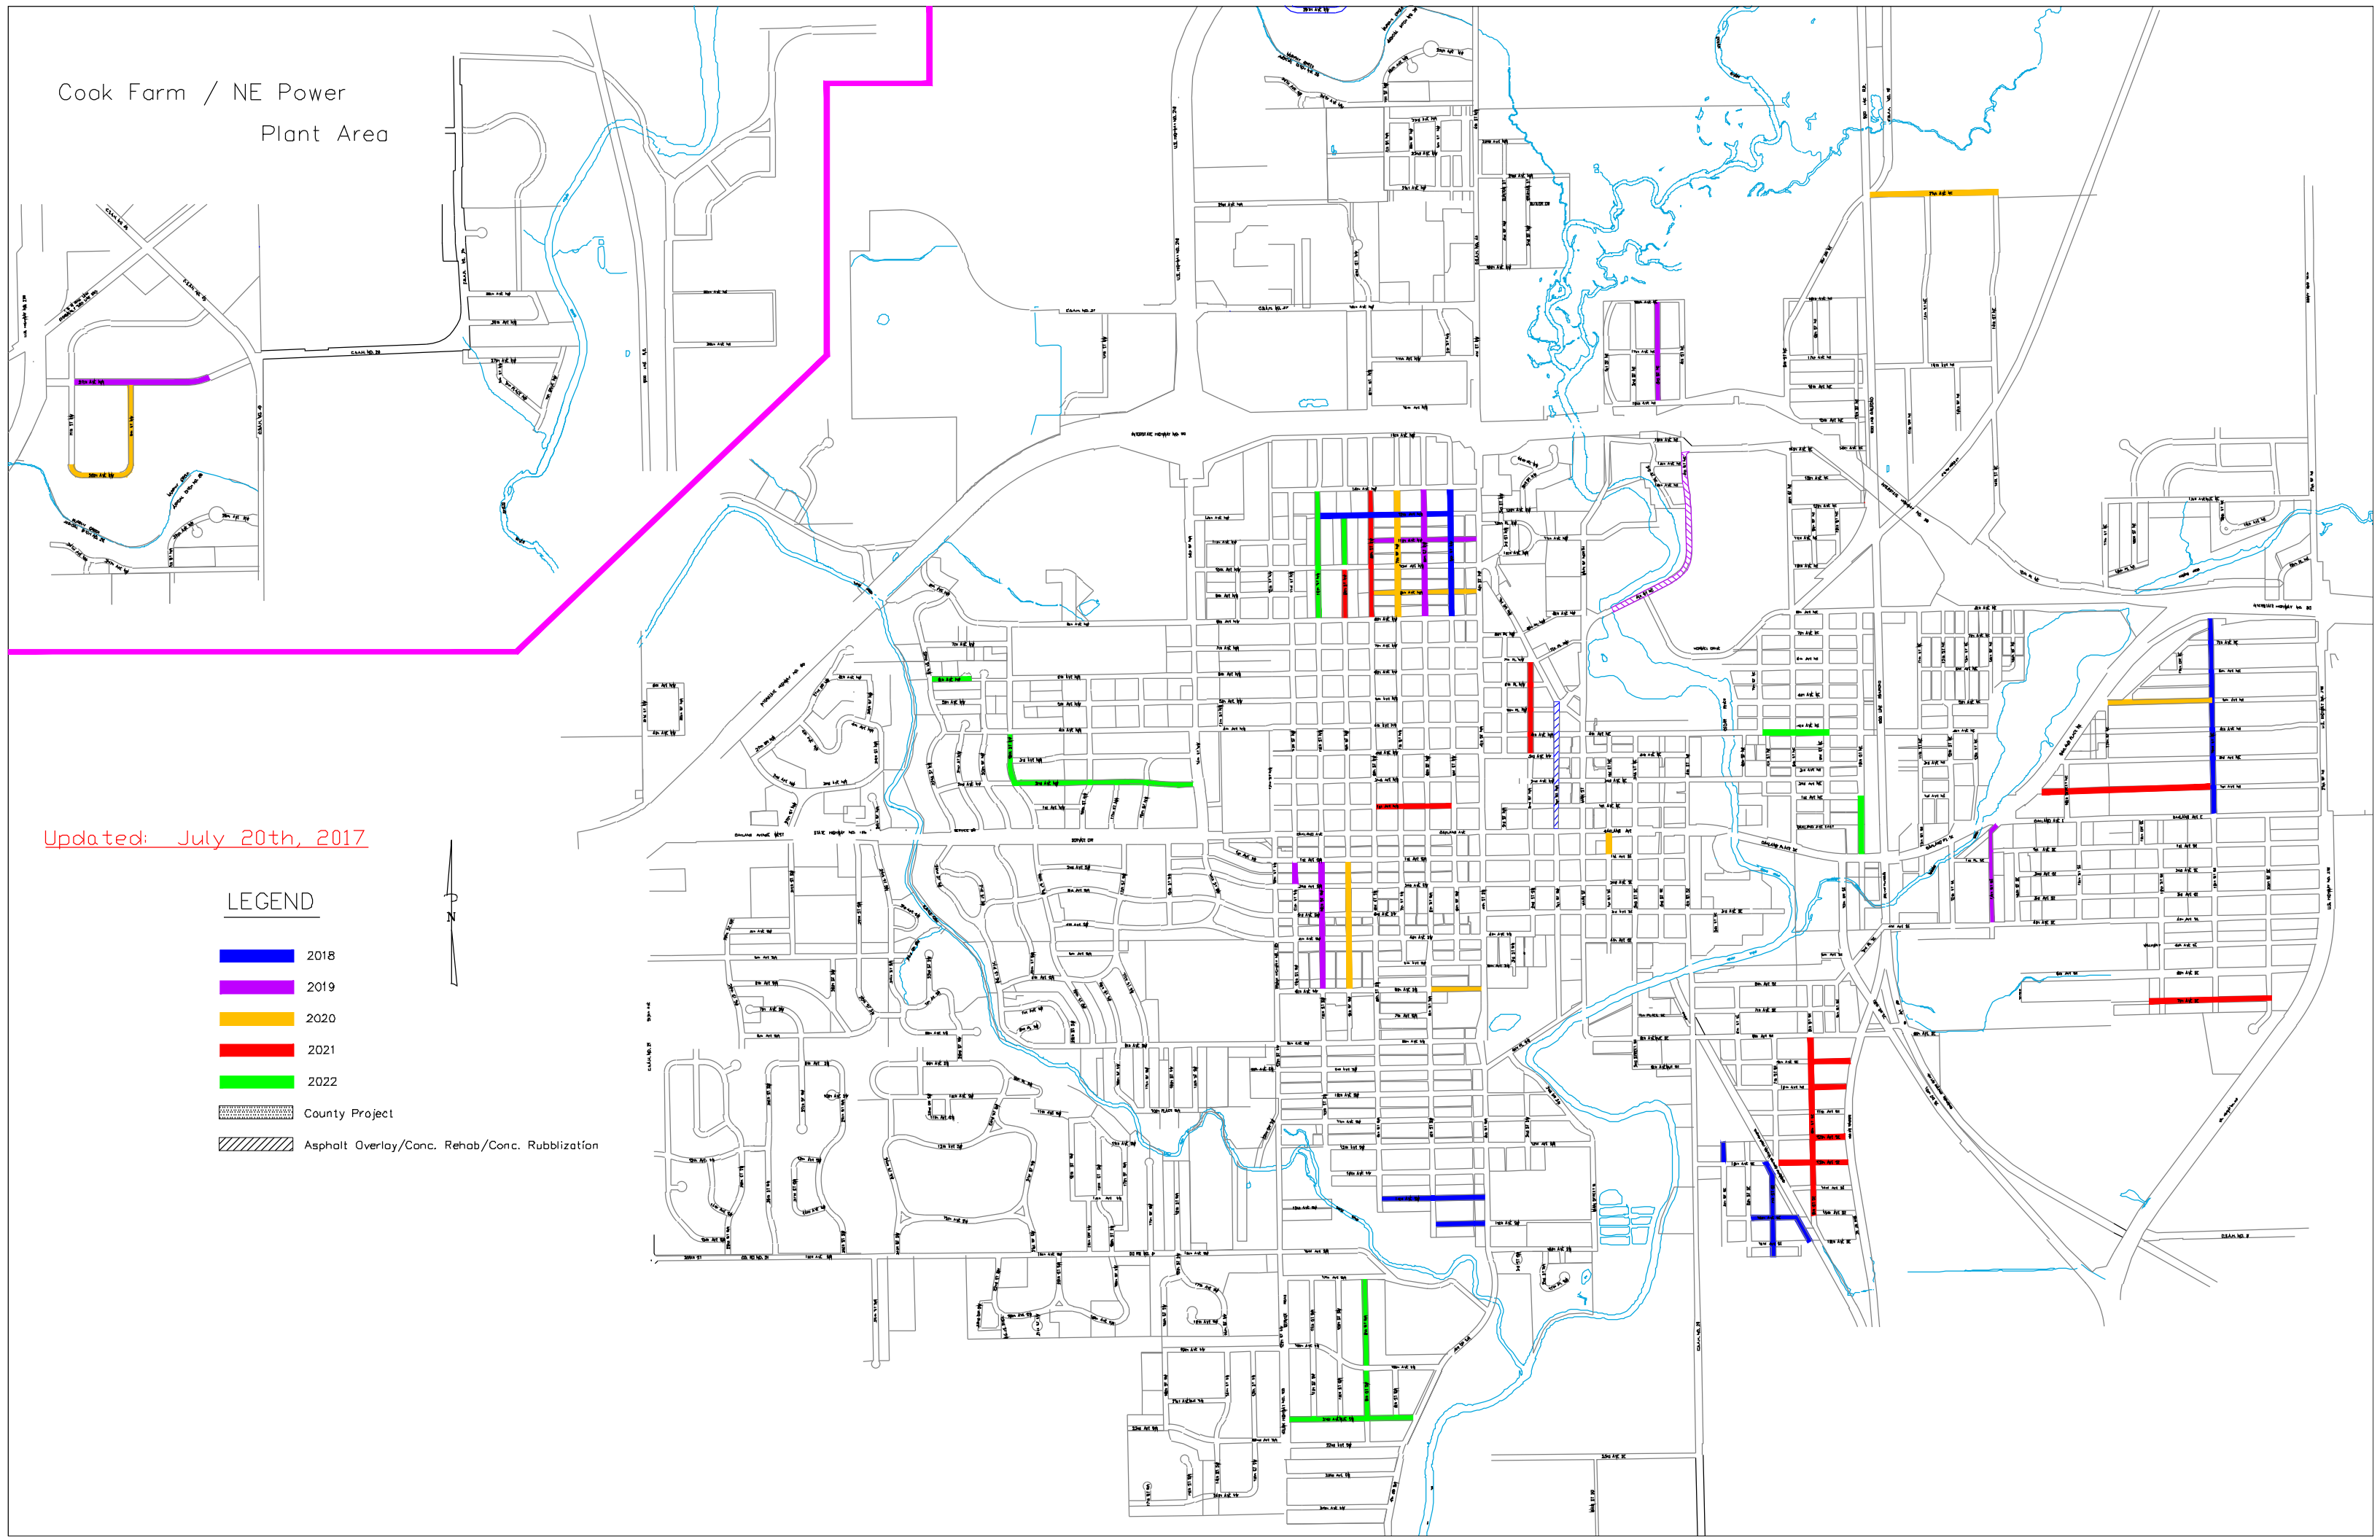

Cook Farm / NE Power
Plant Area

Updated: July 20th, 2017

LEGEND

-  2018
-  2019
-  2020
-  2021
-  2022
-  County Project
-  Asphalt Overlay/Conc. Rehab/Conc. Rubblization