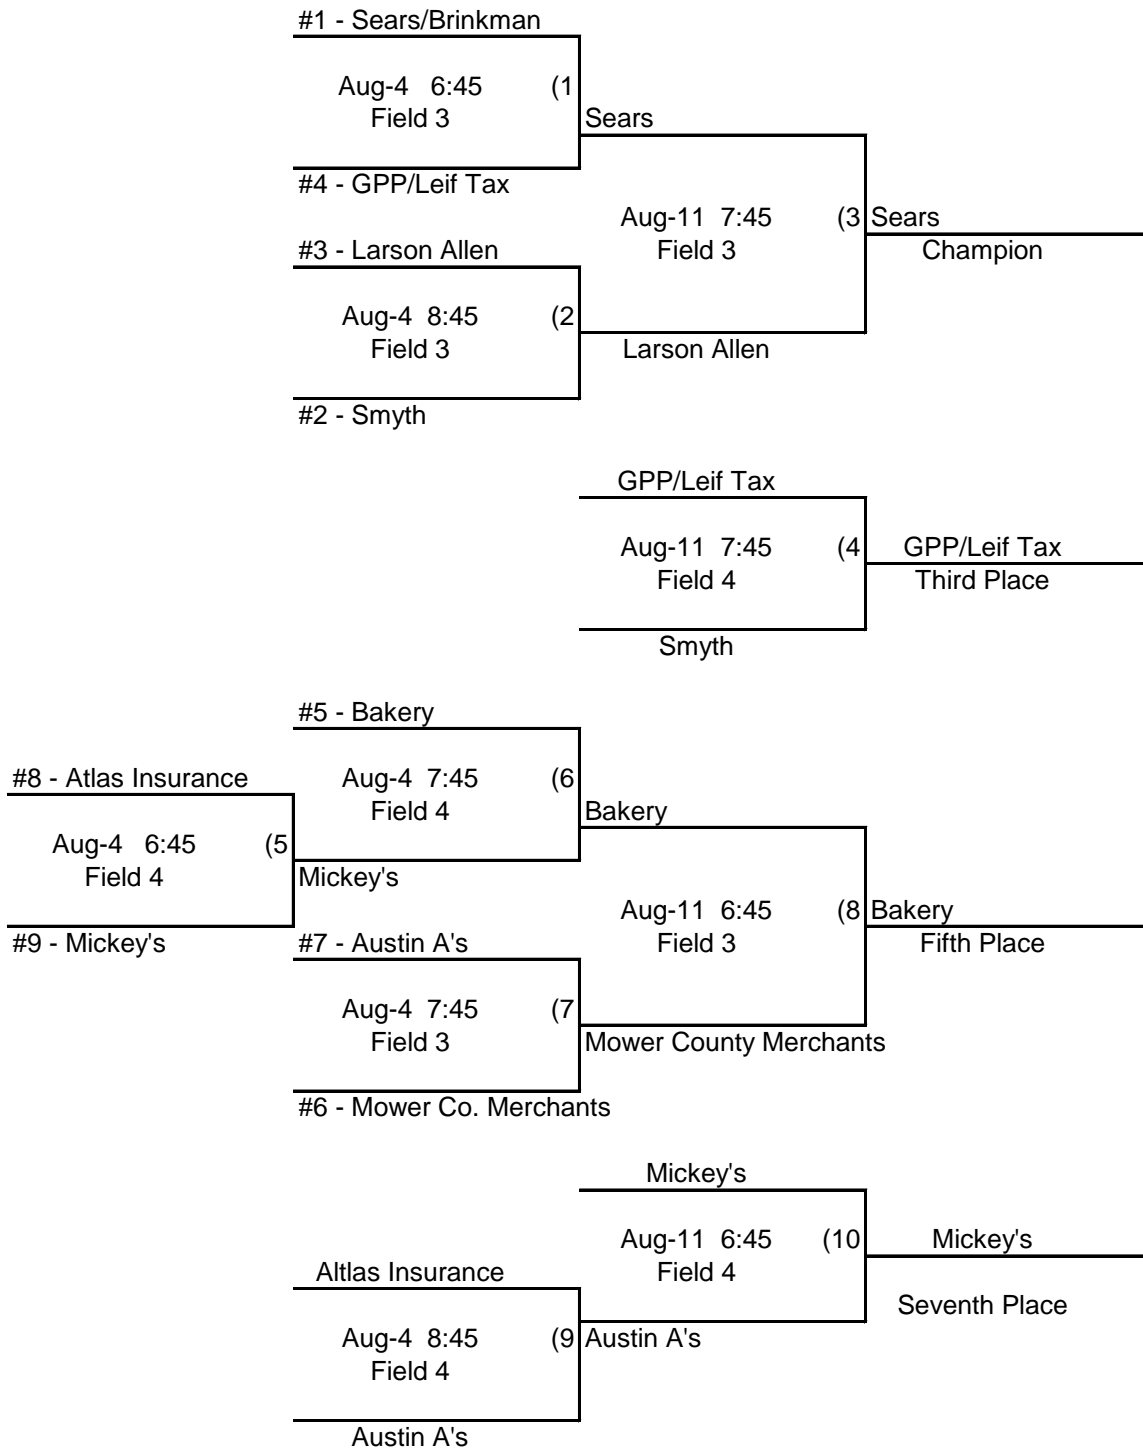

Men's Wednesday Red Tournament

Seeding based upon win percentage.

Tie-breakers based upon the lowest runs allowed average in games between the tied teams.