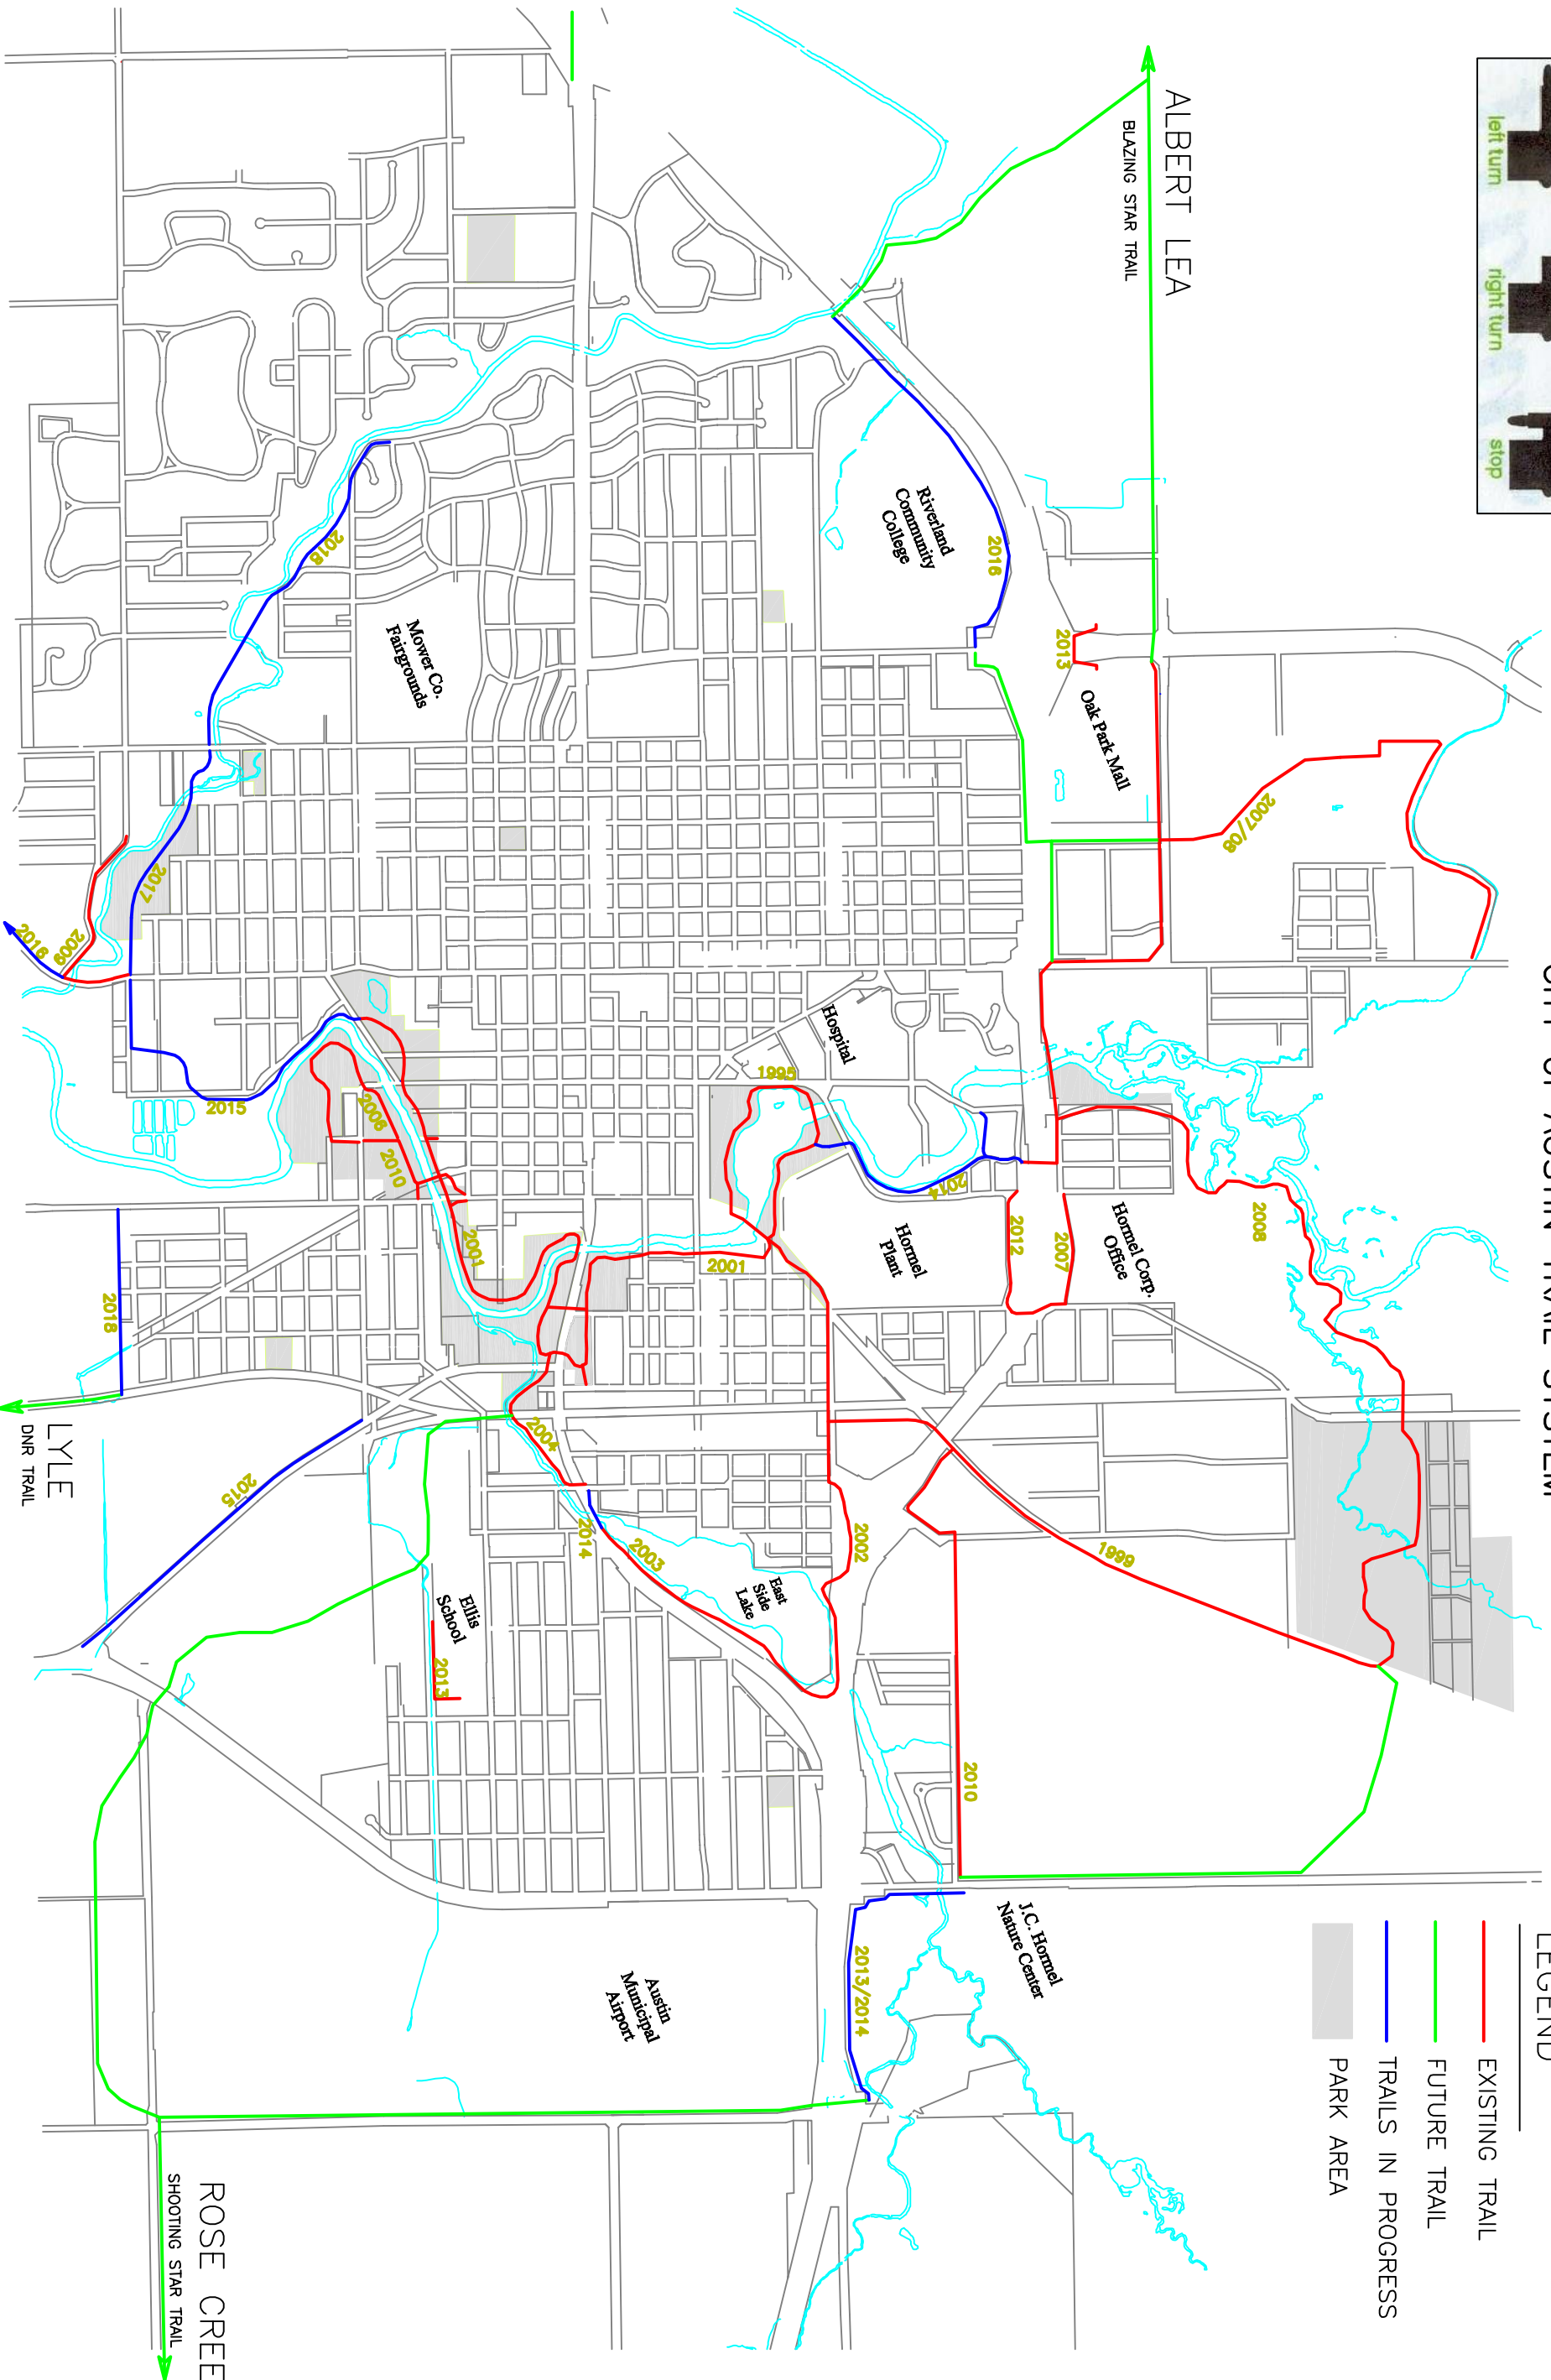

AUSTIN PEDESTRIAN/BIKE TRAILS

CITY OF AUSTIN TRAIL SYSTEM

LEGEND

- EXISTING TRAIL
- FUTURE TRAIL
- TRAILS IN PROGRESS
- PARK AREA

ALBERT LEA
BLAZING STAR TRAIL

Oak Park Mall

Riverland
Community
College

Mower Co.
Fairgrounds

Hospital

Homel
Plant

Homel Corp.
Office

Ellis
School

East
Side
Lake

J.C. Homel
Nature Center

Austin
Municipal
Airport

ROSE CREEK
SHOOTING STAR TRAIL

LYLE
DNR TRAIL