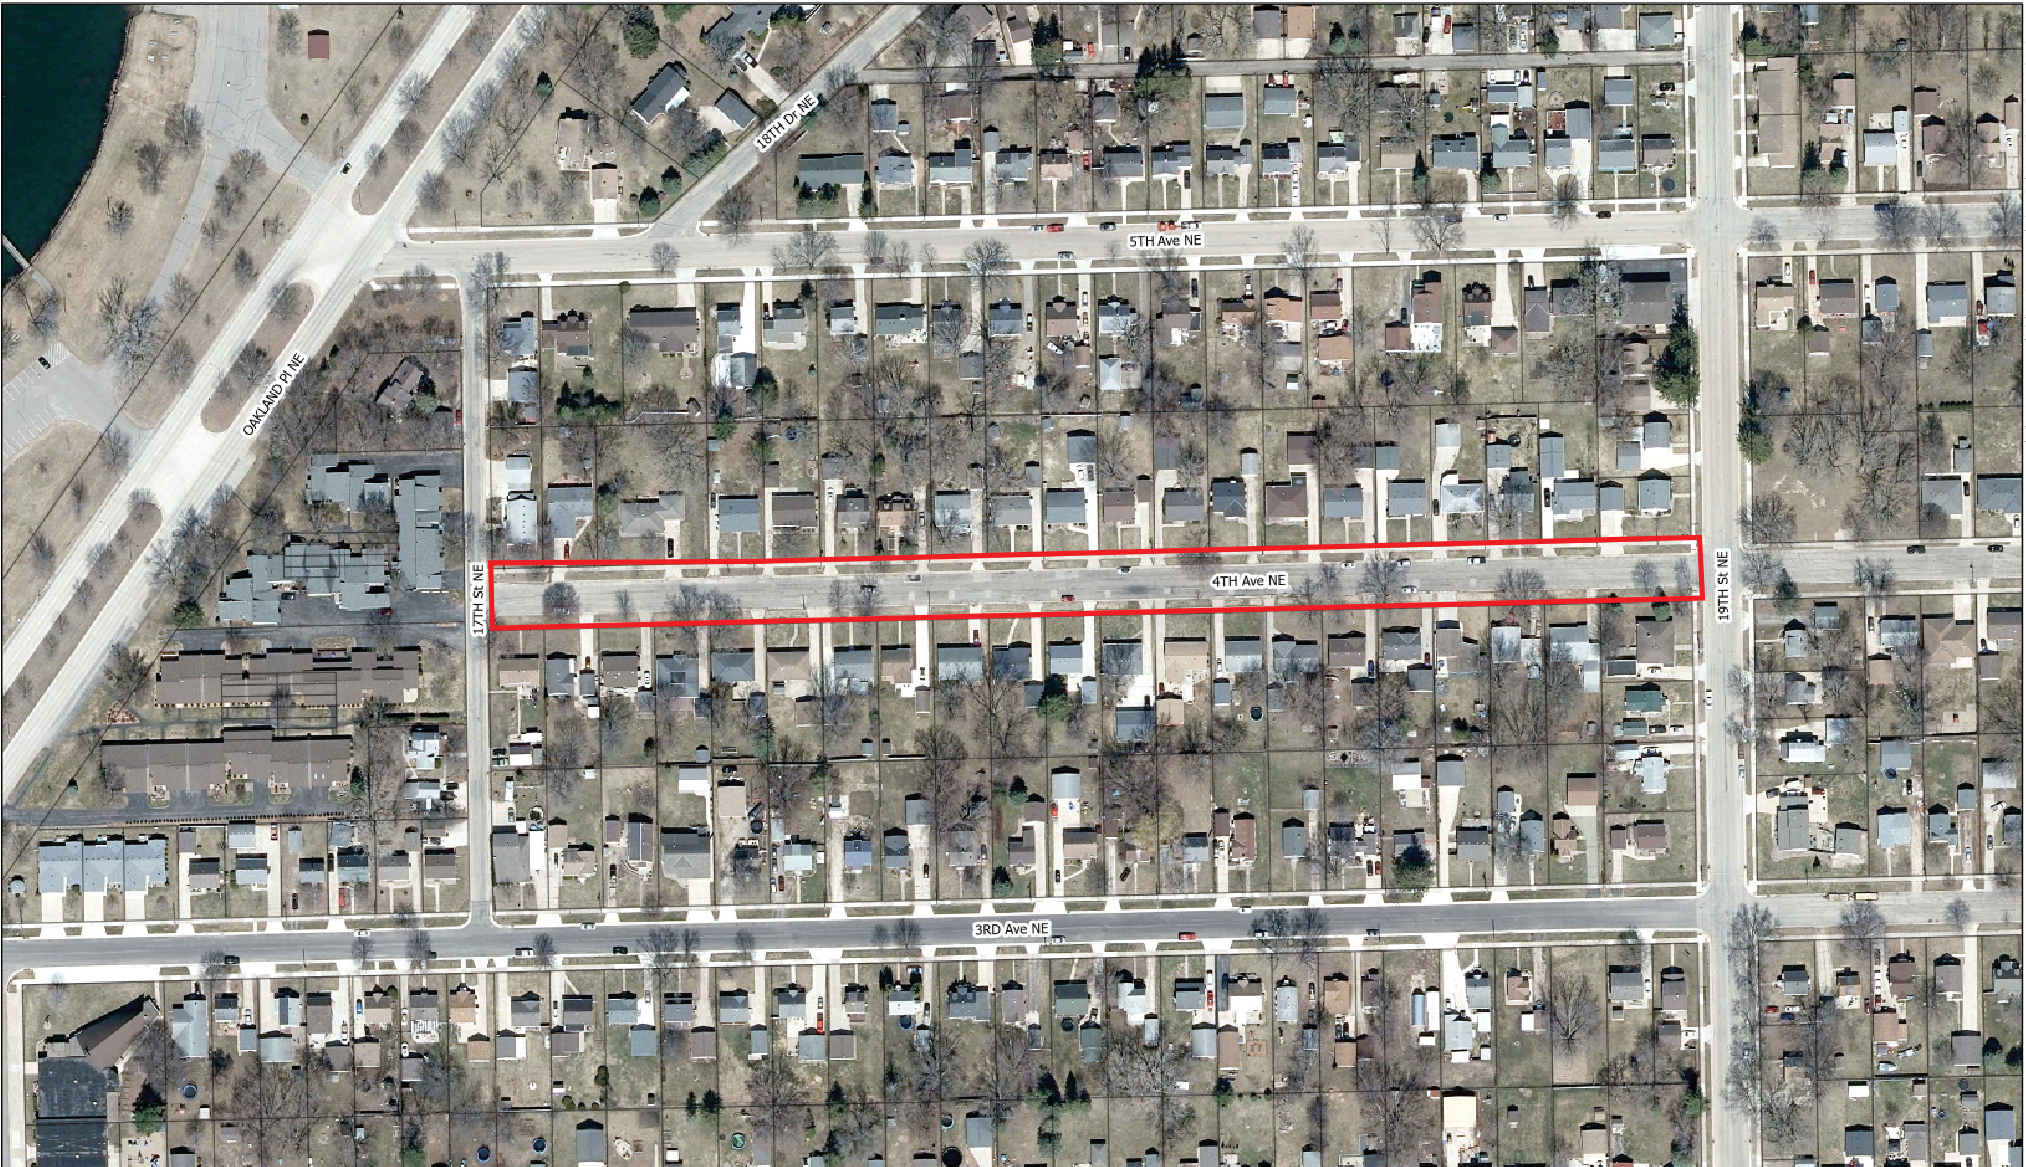

24102 - 4th Avenue NE

0 130 260 FT

Date: 12/28/2023