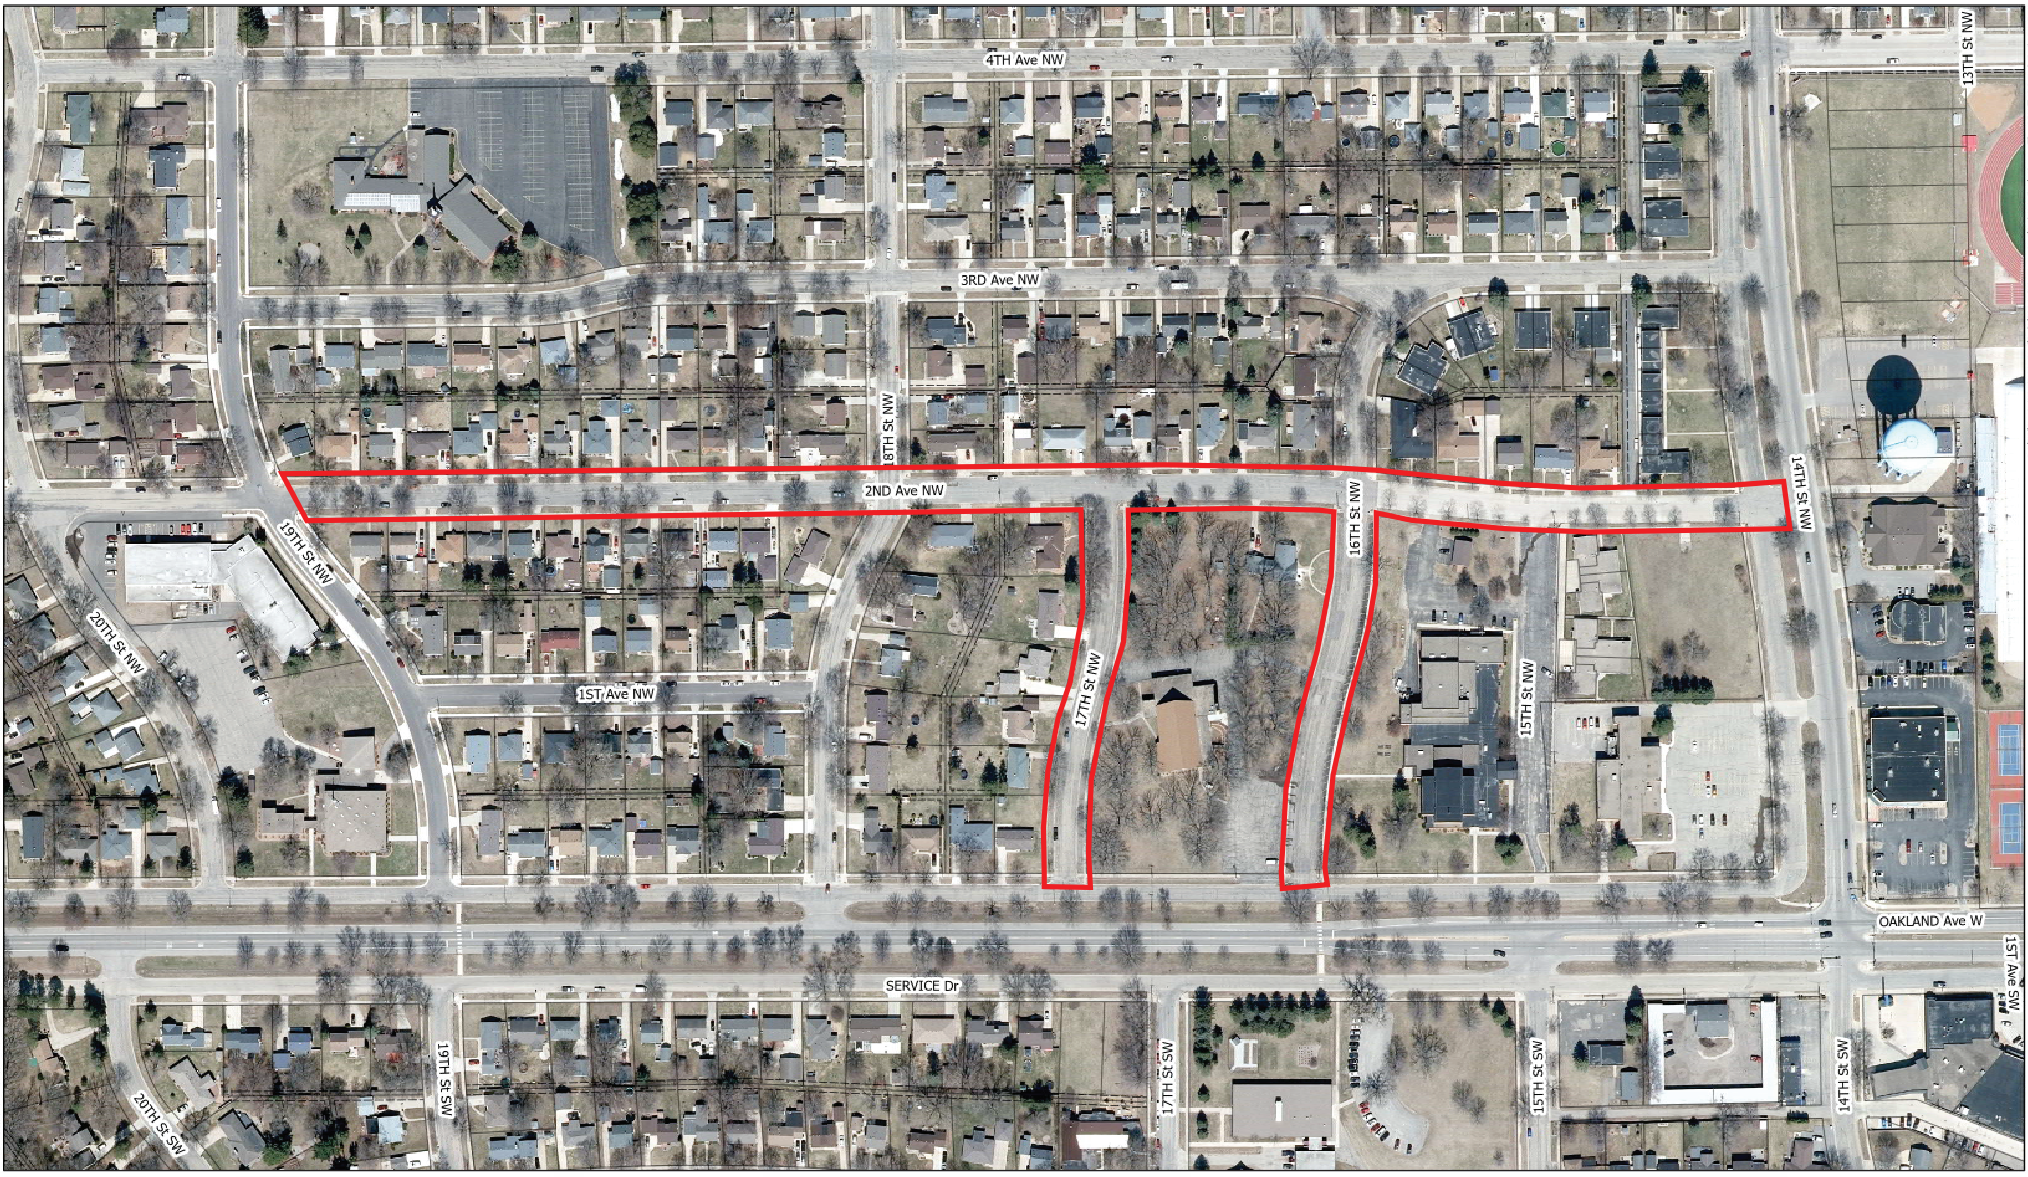

24104 - 2nd Avenue, 16th Street & 17th Street NW

0 190 380 FT

Date: 12/28/2023

Map: 516151-Public Works, Bessam/Dana/Clay of Austin Bessam/Clay of Austin Bessam/Clay of Austin Bessam/Clay of Austin